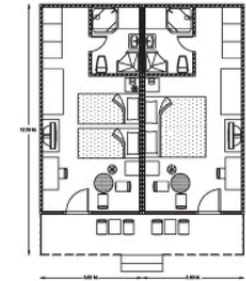

Opening Date: 2003 Renovation Date: 2023 235 Rooms

Photos: www.flickr.com/photos/bangtaobeachresort/albums/72157684959309271

Meeting Room 1

Size: 196 sq.m.
Dimension: 10x19.6 m.
Ceiling Height: 4 m.

I-shape	25 persons
U-shape	35 persons
Banquet	80 persons
Classroom	90 persons
Theater	120 persons
Cocktail	120 persons

Deluxe (Villa Wing)

18 Rooms
Room Size 46 sq.m.
Location/View: Villa Wing (2-storey)/Garden View
Bedding: 2 singles

Deluxe Side Sea View

81 Rooms
Room Size 44 sq.m.
Location/View: Main Building (1st-3rd floor)/Partial Sea View
Bedding: 1 King or 2 singles

Deluxe Seafacing View

73 Rooms
Room Size 42 sq.m.
Location/View: Main Building (1st-3rd floor)/Sea View
Bedding: 1 King or 2 singles

Deluxe Ground Terrace

38 Rooms
Room Size 42-44 sq.m.
Location/View: Main Building (Ground floor)/Pool Access
Bedding: 1 King or 2 singles

Deluxe Bungalow

4 Rooms
Room Size 42 sq.m.
Location/View: Separated from Main Building/Beach Front
Bedding: 1 King or 2 singles

Deluxe Family (Villa Wing)

18 Rooms
Room Size 58 sq.m.
(2-Bedroom Type)
Location/View: Villa Wing /Garden View
Bedding: 1 King or 2 singles