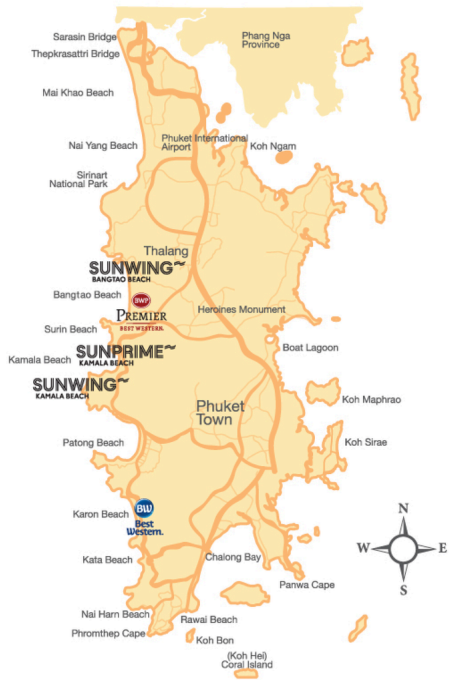

Opening Date: 2003   Renovation Date: 2023   235 Rooms

Photos: www.flickr.com/photos/bangtaobeachresort/albums/72157684959309271

Meeting Room 1

Size: 196 sq.m.
Dimension: 10x19.6 m.
Ceiling Height: 4 m.

I-shape	25 persons
U-shape	35 persons
Banquet	80 persons
Classroom	90 persons
Theater	120 persons
Cocktail	120 persons

Attractions/Other Destinations

Bangtao Beach	0 km
Public Transport	1.8 km
Lotus Express	1.8 km
Laguna Phuket Golf (18 holes)	4.2 km
Patong Beach	17 km
Phuket Town	25 km
Airport	25 km

Welcome to the Premier Life

Facilities & Services

- 2 Outdoor Pools
- 1 Outdoor Children's Pool
- 2 Restaurants
- 1 Swim-Up Pool Bar
- 1 Lobby Bar
- Air-Conditioned Lobby
- 24 Hour Reception
- Room Service
- Fitness Room
- Luggage Room
- Meeting Room
- Kids Club
- Spa
- Table Tennis
- Pool Tables
- Laundry Service
- Babysitting Service
- WiFi (Complimentary)
- Excursions and Tour Services
- Water Sports Activities
- Scheduled Shuttle Bus (To Patong and Phuket Town)
- Taxi Service
- Car Park
- ATM

124/29 Moo #3, Cheung Thalay, Thalang, Phuket 83110 - Thailand
Tel: +66 76 314 350   Fax: +66 76 314 356
Email: info@bangtaobeach.com   Web: www.bangtaobeach.com