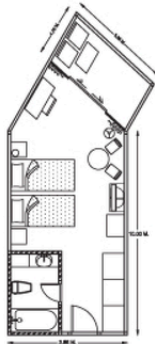

Opening Date: 2003 Renovation Date: 2023 235 Rooms

Photos: www.flickr.com/photos/bangtaobeachresort/albums/72157684959309271

Meeting Room 1

Size: 196 sq.m.
Dimension: 10x19.6 m.
Ceiling Height: 4 m.

I-shape	25 persons
U-shape	35 persons
Banquet	80 persons
Classroom	90 persons
Theater	120 persons
Cocktail	120 persons

124/29 Moo #3, Cheung Thalay, Thalang, Phuket 83110 - Thailand
Tel: +66 76 314 350 Fax: +66 76 314 356
Email: info@bangtaobeach.com Web: www.bangtaobeach.com

Accommodation

The superbly located Best Western Premier Bangtao Beach Resort & Spa offers oversized deluxe rooms and bungalows, each comfortably decorated in a tastefully coastal style. Our deluxe rooms come with air conditioning, hot & cold water, shower/bathtub, full bathroom amenities, satellite TV, movie channel, hair dryer, working desk, big size fridge, safety box, coffee/tea making facilities, free WiFi and private oversize balcony/terrace. Junior Suite is also equipped with a living room and private jacuzzi.

Deluxe (Villa Wing)

18 Rooms
Room Size 46 sq.m.
Location/View: Villa Wing (2-storey)/Garden View
Bedding: 2 singles

Deluxe Side Sea View

81 Rooms
Room Size 44 sq.m.
Location/View: Main Building (1st-3rd floor)/Partial Sea View
Bedding: 1 King or 2 singles

Deluxe Seafacing View

73 Rooms
Room Size 42 sq.m.
Location/View: Main Building (1st-3rd floor)/Sea View
Bedding: 1 King or 2 singles

Deluxe Ground Terrace

38 Rooms
Room Size 42-44 sq.m.
Location/View: Main Building (Ground floor)/Pool Access
Bedding: 1 King or 2 singles