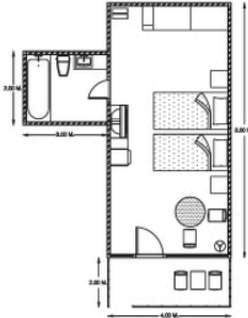

Opening Date: 2003 Renovation Date: 2023 235 Rooms

Photos: www.flickr.com/photos/bangtaobeachresort/albums/72157684959309271

Meeting Room 1

Size: 196 sq.m.
Dimension: 10x19.6 m.
Ceiling Height: 4 m.

I-shape	25 persons
U-shape	35 persons
Banquet	80 persons
Classroom	90 persons
Theater	120 persons
Cocktail	120 persons

Deluxe (Villa Wing)

18 Rooms
Room Size 46 sq.m.
Location/View: Villa Wing (2-storey)/Garden View
Bedding: 2 singles

Deluxe Side Sea View

81 Rooms
Room Size 44 sq.m.
Location/View: Main Building (1st-3rd floor)/Partial Sea View
Bedding: 1 King or 2 singles

Deluxe Seafacing View

73 Rooms
Room Size 42 sq.m.
Location/View: Main Building (1st-3rd floor)/Sea View
Bedding: 1 King or 2 singles

Deluxe Ground Terrace

38 Rooms
Room Size 42-44 sq.m.
Location/View: Main Building (Ground floor)/Pool Access
Bedding: 1 King or 2 singles

Deluxe Bungalow

4 Rooms
Room Size 42 sq.m.
Location/View: Separated from Main Building/Beach Front
Bedding: 1 King or 2 singles

Deluxe Family (Villa Wing)

18 Rooms
Room Size 58 sq.m.
(2-Bedroom Type)
Location/View: Villa Wing /Garden View
Bedding: 1 King or 2 singles