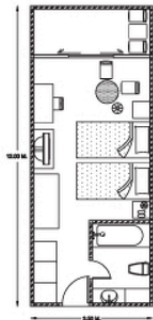

Opening Date: 2003 Renovation Date: 2023 235 Rooms

Photos: www.flickr.com/photos/bangtaobeachresort/albums/72157684959309271

Meeting Room 1

Size: 196 sq.m.
Dimension: 10x19.6 m.
Ceiling Height: 4 m.

I-shape	25 persons
U-shape	35 persons
Banquet	80 persons
Classroom	90 persons
Theater	120 persons
Cocktail	120 persons

Deluxe (Villa Wing)

18 Rooms
Room Size 46 sq.m.
Location/View: Villa Wing (2-storey)/Garden View
Bedding: 2 singles

Deluxe Side Sea View

81 Rooms
Room Size 44 sq.m.
Location/View: Main Building (1st-3rd floor)/Partial Sea View
Bedding: 1 King or 2 singles

Deluxe Seafacing View

73 Rooms
Room Size 42 sq.m.
Location/View: Main Building (1st-3rd floor)/Sea View
Bedding: 1 King or 2 singles

Deluxe Ground Terrace

38 Rooms
Room Size 42-44 sq.m.
Location/View: Main Building (Ground floor)/Pool Access
Bedding: 1 King or 2 singles

Deluxe Bungalow

4 Rooms
Room Size 42 sq.m.
Location/View: Separated from Main Building/Beach Front
Bedding: 1 King or 2 singles

Deluxe Family (Villa Wing)

18 Rooms
Room Size 58 sq.m.
(2-Bedroom Type)
Location/View: Villa Wing /Garden View
Bedding: 1 King or 2 singles