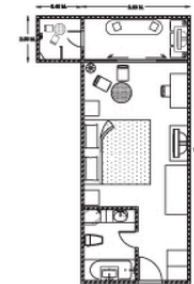

Opening Date: 2003 Renovation Date: 2023 235 Rooms

Photos: www.flickr.com/photos/bangtaobeachresort/albums/72157684959309271

Meeting Room 1

Size: 196 sq.m.
Dimension: 10x19.6 m.
Ceiling Height: 4 m.

I-shape	25 persons
U-shape	35 persons
Banquet	80 persons
Classroom	90 persons
Theater	120 persons
Cocktail	120 persons

Deluxe Seafacing View

73 Rooms
Room Size 42 sq.m.
Location/View: Main Building (1st-3rd floor)/Sea View
Bedding: 1 King or 2 singles

Deluxe Ground Terrace

38 Rooms
Room Size 42-44 sq.m.
Location/View: Main Building (Ground floor)/Pool Access
Bedding: 1 King or 2 singles

Deluxe Bungalow

4 Rooms
Room Size 42 sq.m.
Location/View: Separated from Main Building/Beach Front
Bedding: 1 King or 2 singles

Deluxe Family (Villa Wing)

18 Rooms
Room Size 58 sq.m.
(2-Bedroom Type)
Location/View: Villa Wing /Garden View
Bedding: 1 King or 2 singles

Junior Suite

3 Rooms
Room Size 50.5 sq.m.
Location/View: Main Building /Pool View
Additional amenity: Jacuzzi
Bedding: 1 King

Extra Bed Policy

- Maximum occupancy 3 adults sharing same room with 1 extra bed.
- Maximum occupancy 2 children sharing same room with 2 adults with 1 extra bed (Child age applies from 3 to 11 years old).
- Maximum occupancy 5 adults sharing in Deluxe Family room with 1 extra bed. (Extra bed charge applies for 4th and 5th adults).
- Maximum of 2 adults and 2 children or 3 adults sharing in Deluxe Family room without extra charge.
- Baby cot can be provided free of charge for infant. (Infant: under 3 years old)