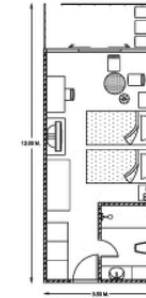

Opening Date: 2003 Renovation Date: 2023 235 Rooms

Photos: www.flickr.com/photos/bangtaobeachresort/albums/72157684959309271

Meeting Room 1

Size: 196 sq.m.
Dimension: 10x19.6 m.
Ceiling Height: 4 m.

I-shape	25 persons
U-shape	35 persons
Banquet	80 persons
Classroom	90 persons
Theater	120 persons
Cocktail	120 persons

Deluxe (Villa Wing)

18 Rooms
Room Size 46 sq.m.
Location/View: Villa Wing (2-storey)/Garden View
Bedding: 2 singles

Deluxe Side Sea View

81 Rooms
Room Size 44 sq.m.
Location/View: Main Building (1st-3rd floor)/Partial Sea View
Bedding: 1 King or 2 singles

Deluxe Seafacing View

73 Rooms
Room Size 42 sq.m.
Location/View: Main Building (1st-3rd floor)/Sea View
Bedding: 1 King or 2 singles

Deluxe Ground Terrace

38 Rooms
Room Size 42-44 sq.m.
Location/View: Main Building (Ground floor)/Pool Access
Bedding: 1 King or 2 singles

Deluxe Bungalow

4 Rooms
Room Size 42 sq.m.
Location/View: Separated from Main Building/Beach Front
Bedding: 1 King or 2 singles

Deluxe Family (Villa Wing)

18 Rooms
Room Size 58 sq.m.
(2-Bedroom Type)
Location/View: Villa Wing /Garden View
Bedding: 1 King or 2 singles