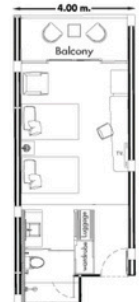

Meeting Hall

Size: 186 sq.m.
 Dimension: 12x15.5 m.
 Ceiling Height: 3.5 m.

I-shape	50 persons
U-shape	60 persons
Banquet	80 persons
Classroom	100 persons
Theater	150 persons

Meeting Room 1

Size: 90 sq.m.
 Dimension: 12x7.5 m.
 Ceiling Height: 3.5 m.

I-shape	25 persons
U-shape	30 persons
Classroom	35 persons
Theater	50 persons

Meeting Room 2

Size: 96 sq.m.
 Dimension: 12x8 m.
 Ceiling Height: 3.5 m.

I-shape	30 persons
U-shape	35 persons
Classroom	50 persons
Theater	75 persons

Deluxe

58 Rooms
Room Size 35-39 sq.m.

Location/View: Family Wing or Beach Wing at 1st Floor-3rd Floor/Unspecified View
Bedding: 1 King or 2 Singles

Deluxe Triple

15 Rooms
Room Size 65 sq.m.

Location/View: Family Wing at 1st Floor/Unspecified View
Bedding: 1 King or 2 Singles with sofa bed

Deluxe Pool View

148 Rooms
Room Size 35-39 sq.m.

Location/View: Family Wing or Beach Wing at Ground Floor-2nd Floor/Pool View
Bedding: 1 King or 2 Singles

Deluxe Pool Access

25 Rooms
Room Size 36 sq.m.

Location/View: Beach Wing at Ground Floor/Pool View
Bedding: 1 King or 2 Singles