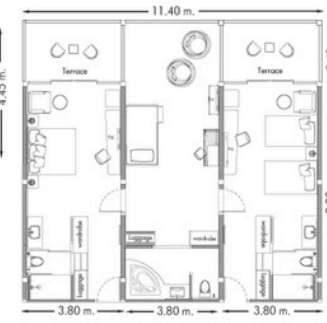

Meeting Hall

Size: 186 sq.m.
 Dimension: 12x15.5 m.
 Ceiling Height: 3.5 m.

I-shape	50 persons
U-shape	60 persons
Banquet	80 persons
Classroom	100 persons
Theater	150 persons

Meeting Room 1

Size: 90 sq.m.
 Dimension: 12x7.5 m.
 Ceiling Height: 3.5 m.

Deluxe

58 Rooms
Room Size 35-39 sq.m.

Location/View: Family Wing or Beach Wing at 1st Floor-3rd Floor/Unspecified View
Bedding: 1 King or 2 Singles

Deluxe Triple

15 Rooms
Room Size 65 sq.m.

Location/View: Family Wing at 1st Floor/Unspecified View
Bedding: 1 King or 2 Singles with sofa bed

Deluxe Pool View

148 Rooms
Room Size 35-39 sq.m.

Location/View: Family Wing or Beach Wing at Ground Floor-2nd Floor/Pool View
Bedding: 1 King or 2 Singles

Deluxe Pool Access

25 Rooms
Room Size 36 sq.m.

Location/View: Beach Wing at Ground Floor/Pool View
Bedding: 1 King or 2 Singles

Kids Suite

22 Rooms
Room Size 55-76 sq.m.

Location/View: Family Wing or Beach Wing at Ground Floor-2nd Floor/Pool View
Bedding: 1 King and Bunk bed

Two-Bedroom Suite

10 Rooms
Room Size 68 sq.m.

Location/View: Beach Wing at Ground Floor-2nd Floor/Pool View
Bedding: 1 King or 2 Singles