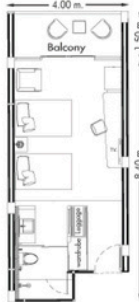

Meeting Hall

Size: 186 sq.m.
 Dimension: 12x15.5 m.
 Ceiling Height: 3.5 m.

I-shape	50 persons
U-shape	60 persons
Banquet	80 persons
Classroom	100 persons
Theater	150 persons

Meeting Room 1

Size: 90 sq.m.
 Dimension: 12x7.5 m.
 Ceiling Height: 3.5 m.

I-shape	25 persons
U-shape	30 persons
Classroom	35 persons
Theater	50 persons

Meeting Room 2

Size: 96 sq.m.
 Dimension: 12x8 m.
 Ceiling Height: 3.5 m.

I-shape	30 persons
U-shape	35 persons
Classroom	50 persons
Theater	75 persons

Deluxe

58 Rooms
Room Size 35-39 sq.m.

Location/View: Family Wing or Beach Wing at 1st Floor-3rd Floor/Unspecified View
Bedding: 1 King or 2 Singles

Deluxe Triple

15 Rooms
Room Size 65 sq.m.

Location/View: Family Wing at 1st Floor/Unspecified View
Bedding: 1 King or 2 Singles with sofa bed

Deluxe Pool View

148 Rooms
Room Size 35-39 sq.m.

Location/View: Family Wing or Beach Wing at Ground Floor-2nd Floor/Pool View
Bedding: 1 King or 2 Singles

Deluxe Pool Access

25 Rooms
Room Size 36 sq.m.

Location/View: Beach Wing at Ground Floor/Pool View
Bedding: 1 King or 2 Singles