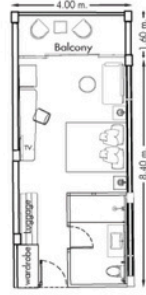

Meeting Hall

Size: 186 sq.m.
 Dimension: 12x15.5 m.
 Ceiling Height: 3.5 m.

I-shape	50 persons
U-shape	60 persons
Banquet	80 persons
Classroom	100 persons
Theater	150 persons

Meeting Room 1

Size: 90 sq.m.
 Dimension: 12x7.5 m.
 Ceiling Height: 3.5 m.

I-shape	25 persons
U-shape	30 persons
Classroom	35 persons
Theater	50 persons

Meeting Room 2

Size: 96 sq.m.
 Dimension: 12x8 m.
 Ceiling Height: 3.5 m.

I-shape	30 persons
U-shape	35 persons
Classroom	50 persons
Theater	75 persons

Deluxe

58 Rooms
Room Size 35-39 sq.m.

Location/View: Family Wing or Beach Wing at 1st Floor-3rd Floor/Unspecified View
Bedding: 1 King or 2 Singles

Deluxe Triple

15 Rooms
Room Size 65 sq.m.

Location/View: Family Wing at 1st Floor/Unspecified View
Bedding: 1 King or 2 Singles with sofa bed

Deluxe Pool View

148 Rooms
Room Size 35-39 sq.m.

Location/View: Family Wing or Beach Wing at Ground Floor-2nd Floor/Pool View
Bedding: 1 King or 2 Singles

Deluxe Pool Access

25 Rooms
Room Size 36 sq.m.

Location/View: Beach Wing at Ground Floor/Pool View
Bedding: 1 King or 2 Singles