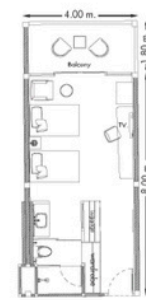

Meeting Hall

Size: 186 sq.m.
 Dimension: 12x15.5 m.
 Ceiling Height: 3.5 m.

I-shape	50 persons
U-shape	60 persons
Banquet	80 persons
Classroom	100 persons
Theater	150 persons

Meeting Room 1

Size: 90 sq.m.
 Dimension: 12x7.5 m.
 Ceiling Height: 3.5 m.

I-shape	25 persons
U-shape	30 persons
Classroom	35 persons
Theater	50 persons

Meeting Room 2

Size: 96 sq.m.
 Dimension: 12x8 m.
 Ceiling Height: 3.5 m.

I-shape	30 persons
U-shape	35 persons
Classroom	50 persons
Theater	75 persons

Deluxe

58 Rooms
Room Size 35-39 sq.m.

Location/View: Family Wing or Beach Wing at 1st Floor-3rd Floor/Unspecified View
Bedding: 1 King or 2 Singles

Deluxe Triple

15 Rooms
Room Size 65 sq.m.

Location/View: Family Wing at 1st Floor/Unspecified View
Bedding: 1 King or 2 Singles with sofa bed

Deluxe Pool View

148 Rooms
Room Size 35-39 sq.m.

Location/View: Family Wing or Beach Wing at Ground Floor-2nd Floor/Pool View
Bedding: 1 King or 2 Singles

Deluxe Pool Access

25 Rooms
Room Size 36 sq.m.

Location/View: Beach Wing at Ground Floor/Pool View
Bedding: 1 King or 2 Singles