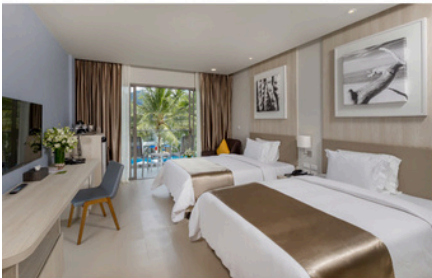

38/9 Moo 6, Petchakasem Road, Khuk Khak, Takuapa, Phang Nga 82220 - Thailand

Tel: +66 76 428 920

Fax: +66 76 428 930

Email: info@khaolakhotel.com

Web: www.khaolakhotel.com

Accommodation

The hotel's rooms and suites are equipped to the highest standard. Each room is comfortably decorated in modern style. Guest room amenities include private balcony/terrace, air conditioning, shower or bathtub, hair dryer, iron/ironing board, slippers, bathrobes, flat screen TV, working desk, bigsize fridge, safety box, coffee/tea making facilities and internet WiFi access.

Deluxe

58 Rooms
Room Size 35-39 sq.m.

Location/View: Family Wing or Beach Wing at 1st Floor-3rd Floor/Unspecified View
Bedding: 1 King or 2 Singles

Deluxe Triple

15 Rooms
Room Size 65 sq.m.

Location/View: Family Wing at 1st Floor/Unspecified View
Bedding: 1 King or 2 Singles with sofa bed

Deluxe Pool View

148 Rooms
Room Size 35-39 sq.m.

Location/View: Family Wing or Beach Wing at Ground Floor-2nd Floor/Pool View
Bedding: 1 King or 2 Singles

Deluxe Pool Access

25 Rooms
Room Size 36 sq.m.

Location/View: Beach Wing at Ground Floor/Pool View
Bedding: 1 King or 2 Singles