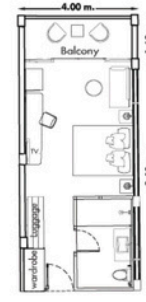

Meeting Hall

Size: 186 sq.m.
 Dimension: 12x15.5 m.
 Ceiling Height: 3.5 m.

I-shape	50 persons
U-shape	60 persons
Banquet	80 persons
Classroom	100 persons
Theater	150 persons

Meeting Room 1

Size: 90 sq.m.
 Dimension: 12x7.5 m.
 Ceiling Height: 3.5 m.

I-shape	25 persons
U-shape	30 persons
Classroom	35 persons
Theater	50 persons

Meeting Room 2

Size: 96 sq.m.
 Dimension: 12x8 m.
 Ceiling Height: 3.5 m.

I-shape	30 persons
U-shape	35 persons
Classroom	50 persons
Theater	75 persons

Deluxe

58 Rooms
Room Size 35-39 sq.m.

Location/View: Family Wing or Beach Wing at 1st Floor-3rd Floor/Unspecified View
Bedding: 1 King or 2 Singles

Deluxe Triple

15 Rooms
Room Size 65 sq.m.

Location/View: Family Wing at 1st Floor/Unspecified View
Bedding: 1 King or 2 Singles with sofa bed

Deluxe Pool View

148 Rooms
Room Size 35-39 sq.m.

Location/View: Family Wing or Beach Wing at Ground Floor-2nd Floor/Pool View
Bedding: 1 King or 2 Singles

Deluxe Pool Access

25 Rooms
Room Size 36 sq.m.

Location/View: Beach Wing at Ground Floor/Pool View
Bedding: 1 King or 2 Singles