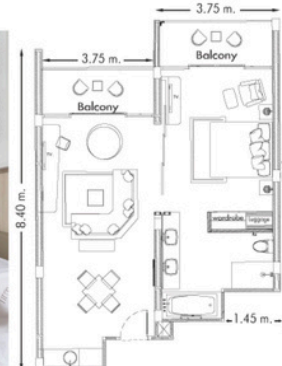

Meeting Hall

Size: 186 sq.m.
 Dimension: 12x15.5 m.
 Ceiling Height: 3.5 m.

I-shape	50 persons
U-shape	60 persons
Banquet	80 persons
Classroom	100 persons
Theater	150 persons

Meeting Room 1

Size: 90 sq.m.
 Dimension: 12x7.5 m.
 Ceiling Height: 3.5 m.

Deluxe Pool View

148 Rooms
Room Size 35-39 sq.m.

Location/View: Family Wing or Beach Wing at Ground Floor-2nd Floor/Pool View
Bedding: 1 King or 2 Singles

Deluxe Pool Access

25 Rooms
Room Size 36 sq.m.

Location/View: Beach Wing at Ground Floor/Pool View
Bedding: 1 King or 2 Singles

Kids Suite

22 Rooms
Room Size 55-76 sq.m.

Location/View: Family Wing or Beach Wing at Ground Floor-2nd Floor/Pool View
Bedding: 1 King and Bunk bed

Two-Bedroom Suite

10 Rooms
Room Size 68 sq.m.

Location/View: Beach Wing at Ground Floor-2nd Floor/Pool View
Bedding: 1 King or 2 Singles

Couple Suite

6 Rooms
Room Size 71 sq.m.

Location/View: Beach Wing at Ground Floor-2nd Floor/Pool View
Bedding: 1 King

Room Configuration Policy

- Maximum 1 child sharing bed with parents without extra charge (Child age applies from 3 to 11.99 years old)
- In Beach Wing, maximum 2 adults are allowed in Deluxe Twin room
3rd adult is allowed only in Deluxe King room, in existing sofa bed
- In Family Wing, 3rd adult is allowed in both Deluxe Twin and King room, in a rollaway bed
- Maximum 3 adults sharing in Deluxe Triple without extra charge
- Maximum 2 adults and 2 children sharing in Kids Suite without extra charge
- Maximum 4 adults sharing in Two-Bedroom Suite without extra charge