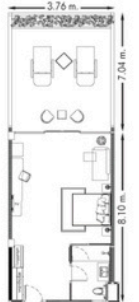

Meeting Hall

Size: 186 sq.m.
 Dimension: 12x15.5 m.
 Ceiling Height: 3.5 m.

I-shape	50 persons
U-shape	60 persons
Banquet	80 persons
Classroom	100 persons
Theater	150 persons

Meeting Room 1

Size: 90 sq.m.
 Dimension: 12x7.5 m.
 Ceiling Height: 3.5 m.

I-shape	25 persons
U-shape	30 persons
Classroom	35 persons
Theater	50 persons

Meeting Room 2

Size: 96 sq.m.
 Dimension: 12x8 m.
 Ceiling Height: 3.5 m.

I-shape	30 persons
U-shape	35 persons
Classroom	50 persons
Theater	75 persons

Deluxe

58 Rooms
Room Size 35-39 sq.m.

Location/View: Family Wing or Beach Wing at 1st Floor-3rd Floor/Unspecified View
Bedding: 1 King or 2 Singles

Deluxe Triple

15 Rooms
Room Size 65 sq.m.

Location/View: Family Wing at 1st Floor/Unspecified View
Bedding: 1 King or 2 Singles with sofa bed

Deluxe Pool View

148 Rooms
Room Size 35-39 sq.m.

Location/View: Family Wing or Beach Wing at Ground Floor-2nd Floor/Pool View
Bedding: 1 King or 2 Singles

Deluxe Pool Access

25 Rooms
Room Size 36 sq.m.

Location/View: Beach Wing at Ground Floor/Pool View
Bedding: 1 King or 2 Singles