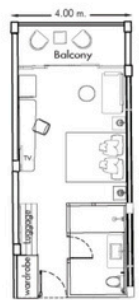

Meeting Hall

Size: 186 sq.m.
 Dimension: 12x15.5 m.
 Ceiling Height: 3.5 m.

I-shape	50 persons
U-shape	60 persons
Banquet	80 persons
Classroom	100 persons
Theater	150 persons

Meeting Room 1

Size: 90 sq.m.
 Dimension: 12x7.5 m.
 Ceiling Height: 3.5 m.

I-shape	25 persons
U-shape	30 persons
Classroom	35 persons
Theater	50 persons

Meeting Room 2

Size: 96 sq.m.
 Dimension: 12x8 m.
 Ceiling Height: 3.5 m.

I-shape	30 persons
U-shape	35 persons
Classroom	50 persons
Theater	75 persons

Deluxe

58 Rooms
Room Size 35-39 sq.m.

Location/View: Family Wing or Beach Wing at 1st Floor-3rd Floor/Unspecified View
Bedding: 1 King or 2 Singles

Deluxe Triple

15 Rooms
Room Size 65 sq.m.

Location/View: Family Wing at 1st Floor/Unspecified View
Bedding: 1 King or 2 Singles with sofa bed

Deluxe Pool View

148 Rooms
Room Size 35-39 sq.m.

Location/View: Family Wing or Beach Wing at Ground Floor-2nd Floor/Pool View
Bedding: 1 King or 2 Singles

Deluxe Pool Access

25 Rooms
Room Size 36 sq.m.

Location/View: Beach Wing at Ground Floor/Pool View
Bedding: 1 King or 2 Singles